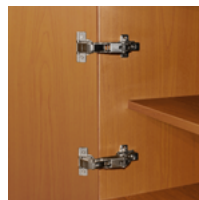

camelot

Bedside Cabinet
1 Drawer, 1 Door

camelot

Bedside Cabinet 1 Drawer, 1 Door

Combining the romance of a bygone era with a contemporary twist, the fluid lines and sensuously curved fronts of the Camelot Collection bring a modern edge to a classic design. Select from a range of stylish hardware options to accentuate the sinuous curves.

The graceful curved front is a signature Camelot feature.

Waterfall Edging on Top

Waterfall edging creates continuous smooth surface for easy cleaning.

Door Hinges

165° self-closing, inset hinges provide a smooth motion when opening and closing the doors.