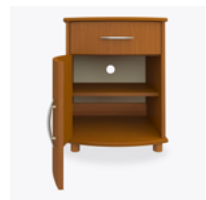

Rear Venting

Rear venting maximizes air circulation for improved health.